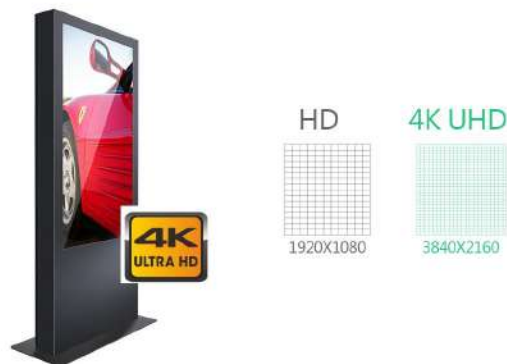

### 2. 4K DISPLAY

The 4K Ultra HD display delivers incredible image quality with four times resolution higher than Full HD.

## SPECIFICATIONS

ITEM	DETAILS	TECHNICAL PARAMETERS			
Hardware data	Size	49inch	55inch	65inch	75inch
	Display area (mm)	1084.8x610.2	1209.6x680.4	1428.48x803.52	1649.66x927.94
	Resolution	1920x1080 / 3840x2160			
	Brightness	350 cd/m <sup>2</sup> / 500 cd/m <sup>2</sup> / 700 cd/m <sup>2</sup> / 1000 cd/m <sup>2</sup>			
	Viewing angle	178° (H) / 178° (V)			
	Contrast ratio	1400:1			
	Shell material	aluminum profile,metal plate,tempered safety glass			
	Spearker	2X8Ω5W			
Power supply	Switch power	110-240VAC@ 50/60Hz			
Power consumption	Max Power consumption	60W	80W	100W	200W