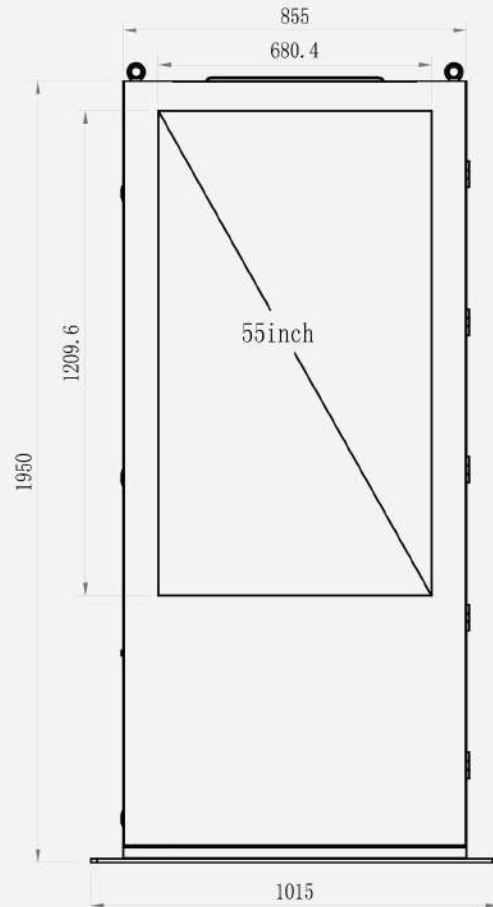

## PRODUCT SIZE

SIZE REFERENCE:  
55 INCH

**OTHER AVAILABLE SIZES:**  
43" 49" 55" 65" 75"

CONTENT  
MANAGEMENT

DEVICE  
MANAGEMENT

REMOTE  
CONTROL

## SPECIFICATIONS

ITEM	DETAILS	TECHNICAL PARAMETERS			
Hardware data	Size	49inch	55inch	65inch	75inch
	Display area (mm)	1084.8x610.2	1209.6x680.4	1428.48x803.52	1649.66x927.94
	Resolution	1920x1080 / 3840x2160			
	Brightness	350 cd/m <sup>2</sup> / 500 cd/m <sup>2</sup> / 700 cd/m <sup>2</sup> / 1000 cd/m <sup>2</sup>			
	Viewing angle	178° (H) / 178° (V)			
	Contrast ratio	1400:1			
	Shell material	aluminum profile,metal plate,tempered safety glass			
	Spearker	2X8Ω5W			
Power supply	Switch power	110-240VAC@ 50/60Hz			
Power consumption	Max Power consumption	60W	80W	100W	200W