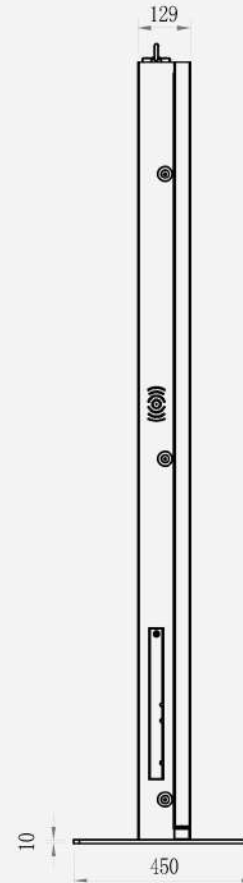

## PRODUCT SIZE

SIZE REFERENCE:  
55 INCH

**OTHER AVAILABLE SIZES:**  
43" 49" 55" 65" 75"

CONTENT  
MANAGEMENT

DEVICE  
MANAGEMENT

REMOTE  
CONTROL

## SPECIFICATIONS

ITEM	DETAILS	TECHNICAL PARAMETERS			
Hardware data	Size	49inch	55inch	65inch	75inch
	Display area (mm)	1084.8x610.2	1209.6x680.4	1428.48x803.52	1649.66x927.94
	Resolution	1920x1080 / 3840x2160			
	Brightness	350 cd/m <sup>2</sup> / 500 cd/m <sup>2</sup> / 700 cd/m <sup>2</sup> / 1000 cd/m <sup>2</sup>			
	Viewing angle	178° (H) / 178° (V)			
	Contrast ratio	1400:1			
	Shell material	aluminum profile,metal plate,tempered safety glass			
	Spearker	2X8Ω5W			
Power supply	Switch power	110-240VAC@ 50/60Hz			
Power consumption	Max Power consumption	60W	80W	100W	200W