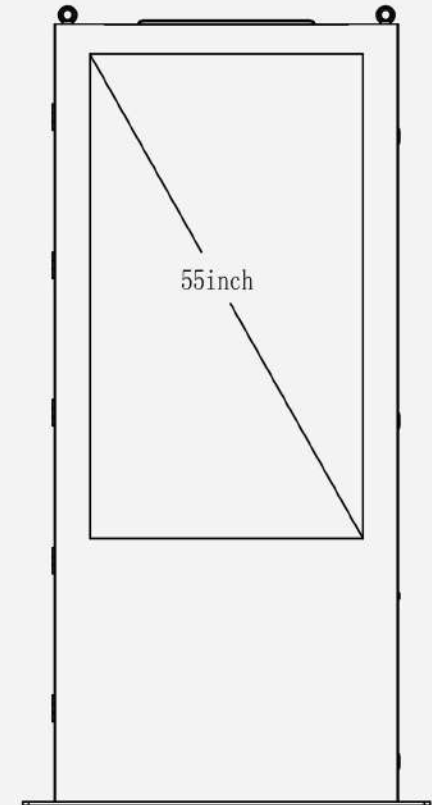

## PRODUCT SIZE

SIZE REFERENCE:  
55 INCH

**OTHER AVAILABLE SIZES:**  
43" 49" 55" 65" 75"

CONTENT  
MANAGEMENT

DEVICE  
MANAGEMENT

REMOTE  
CONTROL

## SPECIFICATIONS

ITEM	DETAILS	TECHNICAL PARAMETERS			
Hardware data	Size	49inch	55inch	65inch	75inch
	Display area (mm)	1084.8x610.2	1209.6x680.4	1428.48x803.52	1649.66x927.94
	Resolution	1920x1080 / 3840x2160			
	Brightness	350 cd/m <sup>2</sup> / 500 cd/m <sup>2</sup> / 700 cd/m <sup>2</sup> / 1000 cd/m <sup>2</sup>			
	Viewing angle	178° (H) / 178° (V)			
	Contrast ratio	1400:1			
	Shell material	aluminum profile,metal plate,tempered safety glass			
	Spearker	2X8Ω5W			
Power supply	Switch power	110-240VAC@ 50/60Hz			
Power consumption	Max Power consumption	60W	80W	100W	200W