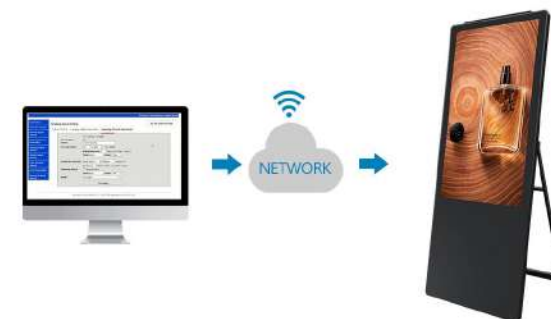

8. FREE SCHEDULING SOFTWARE

Playlist can be scheduled for displaying different content at different times of the day.

9. POWER TIMER

The screen can be set to automatic daily or weekly timing switches on and off.

10. 24/7 USAGE

The industrial grade panels are able to be in constant use 24/7 for over 60,000 hours.

11. ANDROID OR WINDOWS OS

Built-in Android 7.1 operating system and Windows 10 operating system options. You can also use your media player if required.

12. NETWORK REMOTE CONTROL

LAN, Wi-Fi, 4G network connection are available. The playlist can be remotely updated over the internet.

APPLICATION

OUR ADVANTAGE

**11+ YEARS
OF EXPERIENCE**

**OEM & ODM
SERVICE**