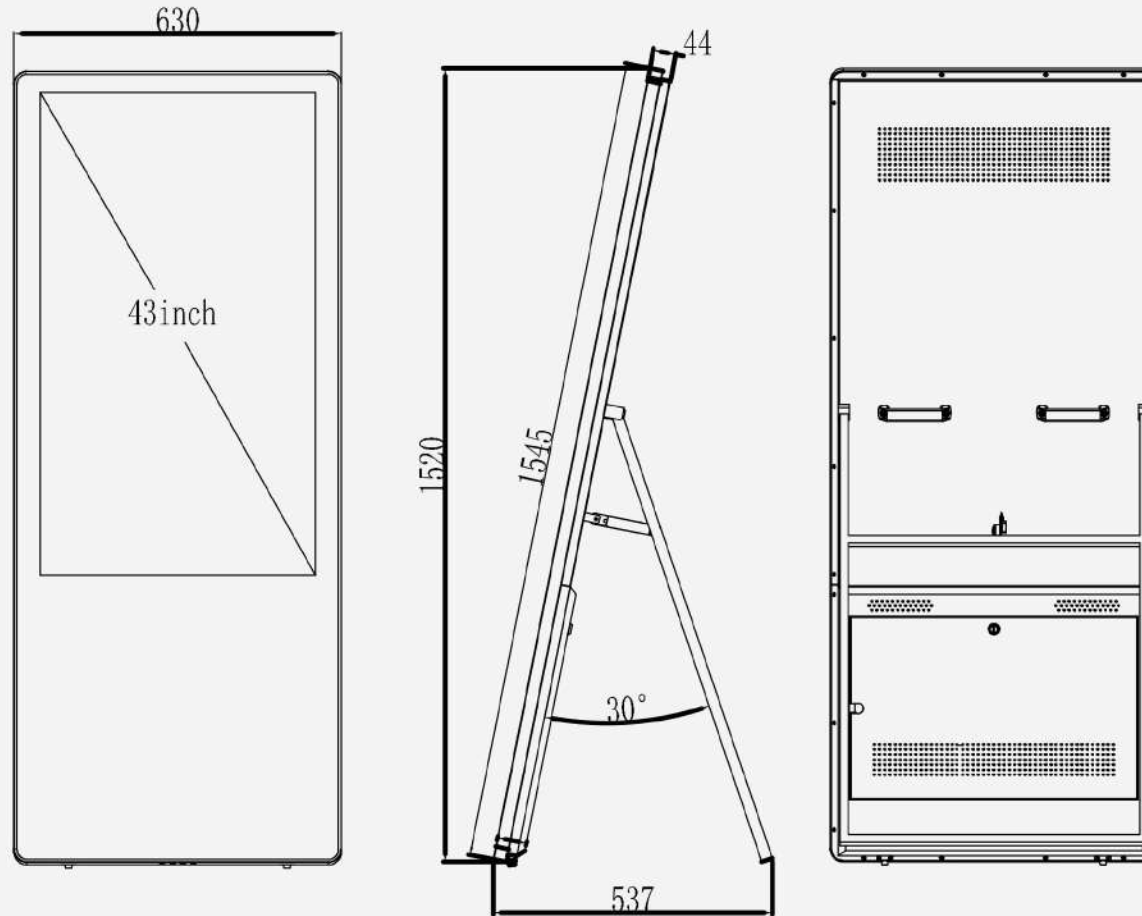

**STRICT QUALITY
MANAGEMENT**

**R & D AND
PATENTED PRODUCTS**

**CE, FCC, ROHS
CERTIFICATION,**

**INTEGRATED
SERVICES**

SIZE

SIZE 43"

OTHER AVAILABLE SIZES:
32" 43" 49" 55"

CONTENT
MANAGEMENT

DEVICE
MANAGEMENT

REMOTE
CONTROL

PACKING METHOD

- ① CARTON BOX
- ② WOODEN CASE

- ① FLIGHT CASE

SPECIFICATION

ITEM	DETAILS	TECHNICAL PARAMETERS			
Hardware data	Size	32inch	43inch	49inch	55inch
	Display area (mm)	698.4*392.85	941.1*529.4	1073.8*604	1209.6*680.4
	Referent dimension(H*W*T mm)	1400*500*69	1450*630*69	1800*710*69	1830*800*69
	Resolution	1920*1080 / 3840*2160			
	Brightness	350 cd/m ² / 500 cd/m ² / 700 cd/m ² / 1000 cd/m ²			
	Viewing angle	178° (H) / 178° (V)			
	Contrast ratio	1400:1			
	Shell material	aluminum profile,metal plate,tempered safety glass			
Power supply	Spearker	2*8Ω5W			
	Switch power	110-240VAC@ 50/60Hz			
Power consumption	Max Power consumption	40W	55W	60W	75W