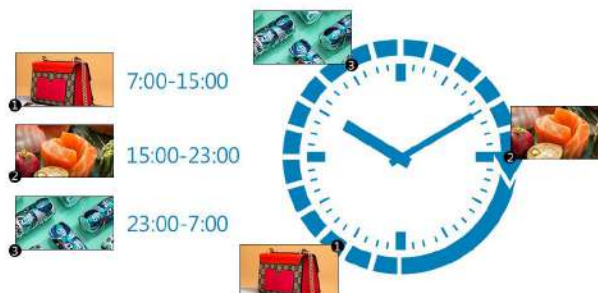

6. 10 POINT PCAP / IR TOUCH

10
Touch Points

Manipulate images, zoom in an out as well as perform many other touch gestures; Multiple users interacting with the screen at one time.

7. INTEGRATED SPEAKERS

Integrated with two stereo speakers for audio element requirement.

8. FREE SCHEDULING SOFTWARE

Playlist can be scheduled for displaying different content at different times of the day.

9. POWER TIMER

The screen can be set to automatic daily or weekly timing switches on and off.